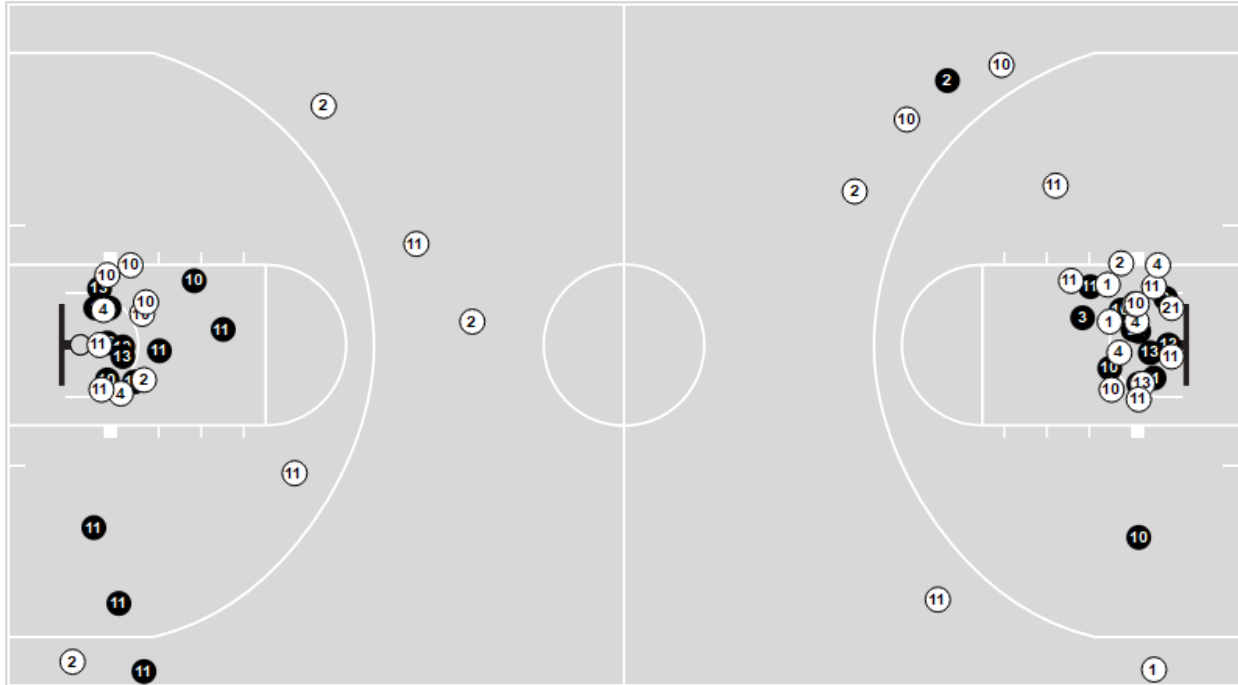

Players => All ; FG Types => All ; Results => All ;
George Washington

All Field Goals