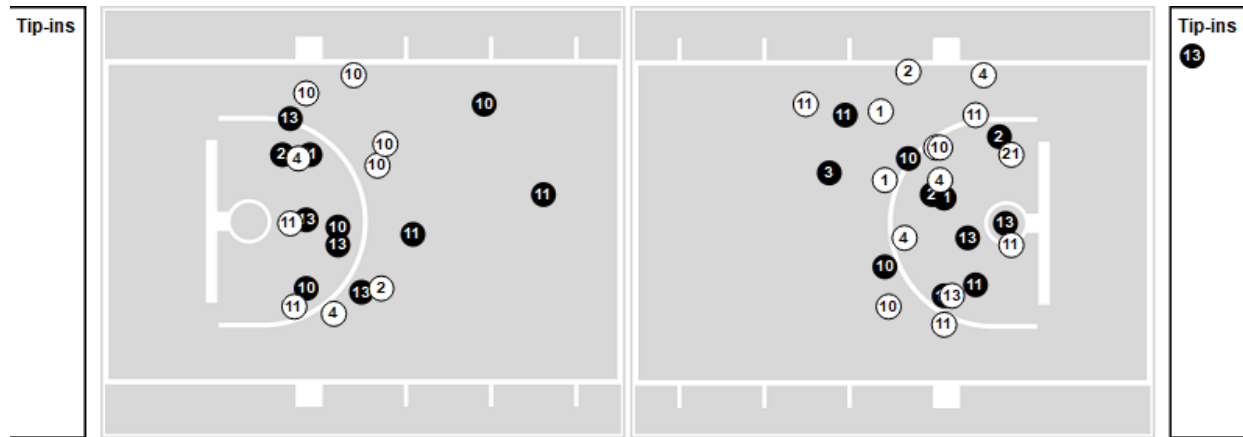

Points from	GWJ	Pep
Turnovers	11	7
Paint	22	22
Second Chance	4	4
Fast Breaks	7	10
Bench	15	11

	Period by Period Scoring		
	1st	2nd	TOT
GWJ	31	39	70
Pep	34	47	81

Players => All ; FG Types => All ; Results => All ;
George Washington

All Field Goals

Shots in the Paint

● Made ○ Missed N - Player Number

George Washington	M/A	%
Field Goals	27/62	44
2 Points	25/51	49
3 Points	2/11	18
Free Throws	14/17	82

George Washington	M/A	%
Points in the Paint	44 (22/45)	49
Fast Break Points	13 (8/9)	89
Second Chance Points	12 (7/7)	100
Effective FG%	45	