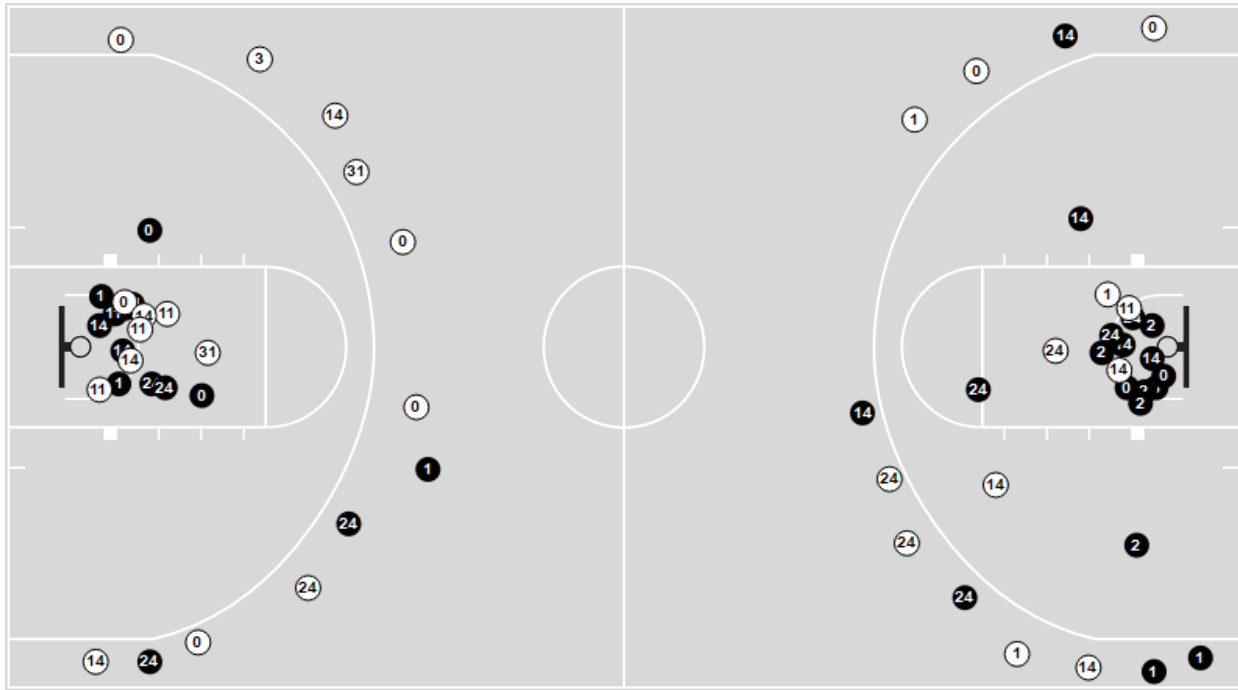

Officials: Chris Beaver, Donn Berdahl, Todd Apo

Players => All ; FG Types => All ; Results => All ;

Pepperdine

All Field Goals