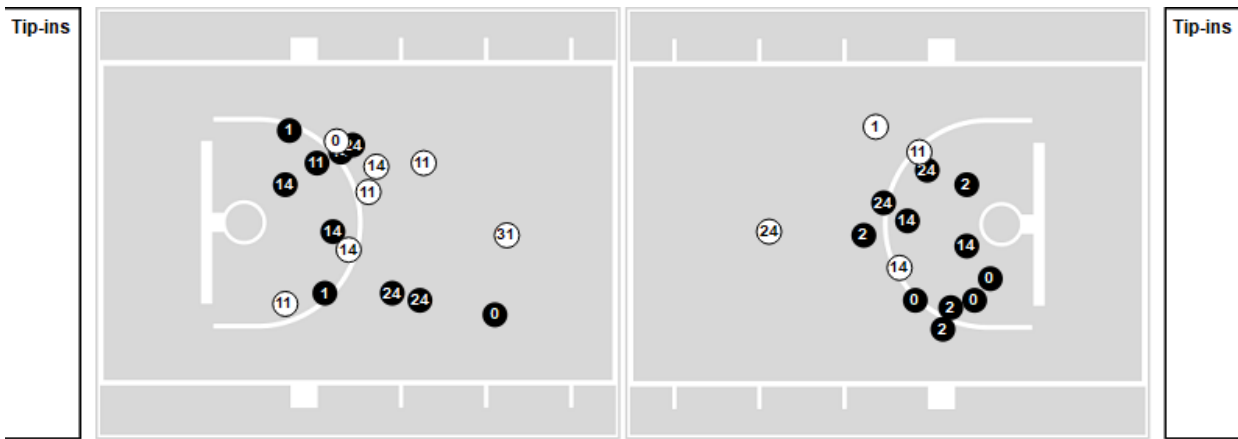

Shots in the Paint

● Made   ○ Missed   N - Player Number

Pepperdine	M/A	%
Field Goals	33/61	54
2 Points	25/37	68
3 Points	8/24	33
Free Throws	7/12	58

Pepperdine	M/A	%
Points in the Paint	42 (21/32)	66
Fast Break Points	19 (11/12)	92
Second Chance Points	10 (5/8)	63
Effective FG%	61